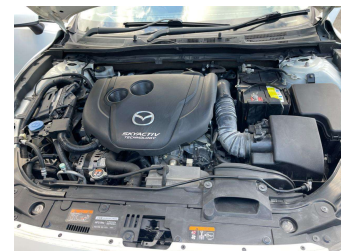

2014 Mazda Axela Sports

Purchase Price **POA**
Includes GST, Registration & Licensing
Note: A Clean Car fee/rebate does not apply to this vehicle

Finance may be available on this vehicle. Ask one of our friendly staff for more information.

Gain peace of mind with Mechanical Breakdown Insurance. **Ask us how.**

Top features
None Listed

Body Style
-

Odometer
122,158 km

Engine
1600 cc, Internal Combustion

Fuel Type
Petrol

Transmission
-

Wheels
-

VIN
7AT0C13JX23104137

Interior
Black, Leather

Safety

Based on 2023 UCSR rating for 13-19 models

Reg No.
-

Ext Colour
White

History
-

Seats
-

CO2 Emissions
★★★★☆
155 grams/km

Energy Economy
★★★★☆☆
Annual fuel cost of $2,740
6L per 100km

Cost per year is an estimate based on diesel price of $2.00 per litre and an average distance of 14000 km includes Road User Charges. Emissions and Energy Economy figures standardised to 3P WLTP.

Stock ID: 58

Trendy Cars | Phone 022 422 8662 | Email gurmeet.s.95@gmail.com
82 Great South Road, Papatoetoe, Auckland 2025, New Zealand
www.trendycars.co.nz