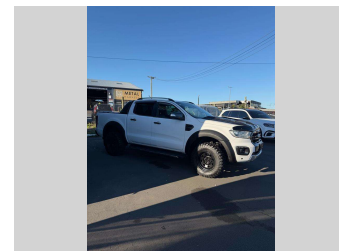

2019 Ford Ranger WILDTRACK 2.0D/4WD

Purchase Price **\$36,990**
Includes GST, Registration & Licensing

Finance may be available on this vehicle. Ask one of our friendly staff for more information.

Gain peace of mind with Mechanical Breakdown Insurance. **Ask us how.**

Top features
None Listed

Body Style
Ute

Odometer
177,750 km

Engine
1996 cc, Internal Combustion

Fuel Type
Diesel

Transmission
6-Speed Auto

Wheels
-

VIN
MPBUMFF60KX227978