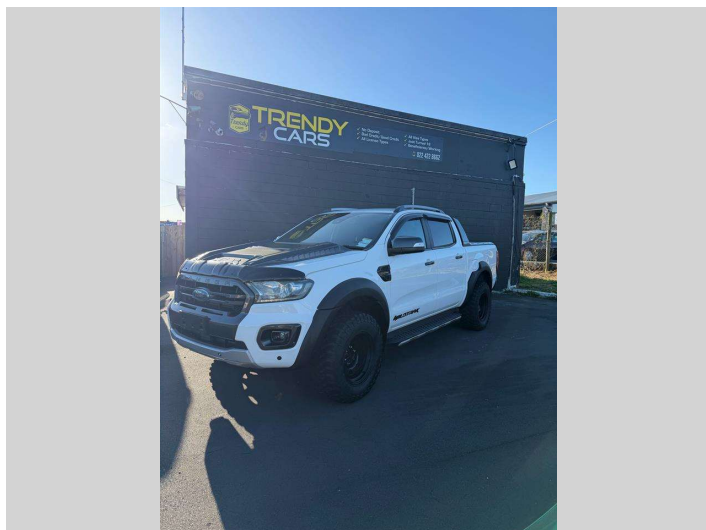

2019 Ford Ranger WILDTRACK 2.0D/4WD

Purchase Price **\$36,990**
Includes GST, Registration & Licensing

Finance may be available on this vehicle. Ask one of our friendly staff for more information.

Gain peace of mind with Mechanical Breakdown Insurance. **Ask us how.**

Top features
None Listed

Body Style
Ute

Odometer
177,750 km

Engine
1996 cc, Internal Combustion

Fuel Type
Diesel

Transmission
6-Speed Auto

Wheels
-

VIN
MPBUMFF60KX227978

Interior
Black, Leather

Safety

Based on 2025 VSRR rating

Reg No.
RSZ928

Ext Colour
White

History
-

Seats
Leather

CO2 Emissions
★ ★ ☆ ☆ ☆ ☆
243 grams/km