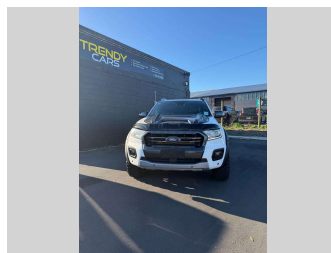

2019 Ford Ranger WILDTRACK 2.0D/4WD

Purchase Price **\$36,990**
Includes GST, Registration & Licensing

Finance may be available on this vehicle. Ask one of our friendly staff for more information.

Gain peace of mind with Mechanical Breakdown Insurance. **Ask us how.**

Top features
None Listed

Body Style
Ute

Odometer
177,750 km

Engine
1996 cc, Internal Combustion

Fuel Type
Diesel

Transmission
6-Speed Auto

Wheels
-

VIN
MPBUMFF60KX227978