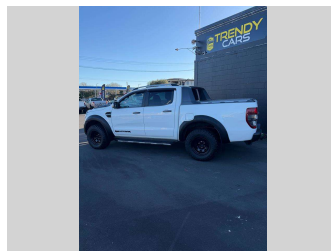

2019 Ford Ranger WILDTRACK 2.0D/4WD

Purchase Price **\$36,990**
Includes GST, Registration & Licensing

Finance may be available on this vehicle. Ask one of our friendly staff for more information.

Gain peace of mind with Mechanical Breakdown Insurance. **Ask us how.**

Top features
None Listed

Body Style
Ute

Odometer
177,750 km

Engine
1996 cc, Internal Combustion

Fuel Type
Diesel

Transmission
6-Speed Auto

Wheels
-

VIN
MPBUMFF60KX227978

Interior
Black, Leather

Safety

Based on 2025 VSRR rating

Reg No.
RSZ928

Ext Colour
White

History
-

Seats
Leather

CO2 Emissions
★ ★ ☆ ☆ ☆ ☆
243 grams/km