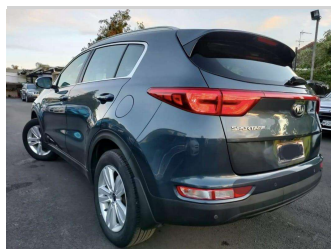

2018 Kia SPORTAGE

NO DEPOSIT FINANCE

Purchase Price **POA**

Includes GST, Registration & Licensing

Finance may be available on this vehicle. Ask one of our friendly staff for more information.

FINANCE CENTRAL

Gain peace of mind with Mechanical Breakdown Insurance. **Ask us how.**

JANSSEN INSURANCE

Top features

None Listed

Body Style
Station Wagon

Odometer
-

Engine
1999 cc

Fuel Type
Petrol