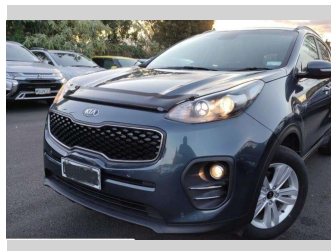

2018 Kia SPORTAGE

NO DEPOSIT FINANCE

Purchase Price **POA**

Includes GST, Registration & Licensing

Finance may be available on this vehicle. Ask one of our friendly staff for more information.

FINANCE CENTRAL

Gain peace of mind with Mechanical Breakdown Insurance. **Ask us how.**

JANSSEN INSURANCE

Top features

None Listed

Body Style
Station Wagon

Odometer
-

Engine
1999 cc

Fuel Type
Petrol