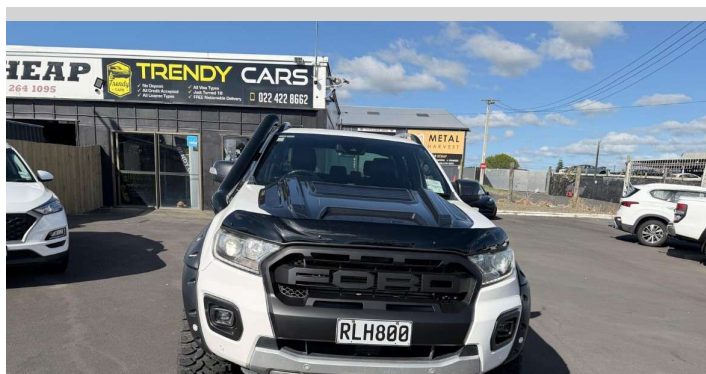

2019 Ford Ranger WILDTRAK 3.2D/4WD / White /

Purchase Price **\$43,990**
Includes GST, Registration & Licensing

Finance may be available on this vehicle. Ask one of our friendly staff for more information.

Body Style
4 door, Ute

Odometer
1,49,000 km

Engine
3198 cc

Fuel Type
Diesel

Transmission
6-Speed Auto, 4WD

Wheels
-

VIN
MPBUMFF50JX202267

Interior
Black