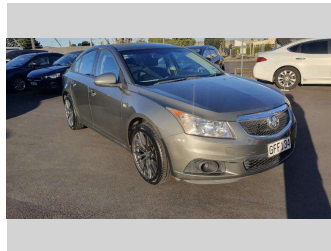

# 2012 Holden Cruze

**Purchase Price** **POA**  
Includes GST, Registration & Licensing Note: A Clean Car fee/rebate does not apply to this vehicle

Finance may be available on this vehicle. Ask one of our friendly staff for more information.

Gain peace of mind with Mechanical Breakdown Insurance. **Ask us how.**

**Top features**

None Listed

Body Style  
**Sedan**

Odometer  
**93,590 km**

Engine  
**1796 cc, Internal Combustion**

Fuel Type  
**Petrol**

Transmission  
**6-Speed Auto**

Wheels  
-

VIN  
**6G1PD5E54CL612933**

Interior  
**Black, Leather**

Safety  
  
Based on 2023 UCSR rating for 09-16 models

Reg No.  
**GFF134**

Ext Colour  
**Grey**

History  
-