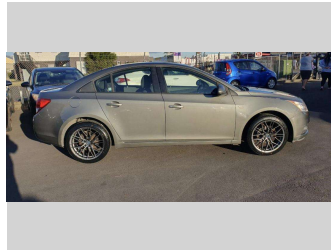

# 2012 Holden Cruze

**Purchase Price** **POA**  
Includes GST, Registration & Licensing Note: A Clean Car fee/rebate does not apply to this vehicle

Finance may be available on this vehicle. Ask one of our friendly staff for more information.

Gain peace of mind with Mechanical Breakdown Insurance. **Ask us how.**

**Top features**

None Listed

Body Style  
**Sedan**

Odometer  
**93,590 km**

Engine  
**1796 cc, Internal Combustion**

Fuel Type  
**Petrol**

Transmission  
**6-Speed Auto**

Wheels  
-

VIN  
**6G1PD5E54CL612933**

Interior  
**Black, Leather**

Safety  
  
Based on 2023 UCSR rating for 09-16 models

Reg No.  
**GFF134**

Ext Colour  
**Grey**

History  
-