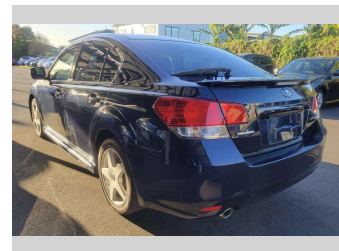

2012 Subaru Legacy B4 2.5I S-PKG

Purchase Price **POA**
Includes GST, Registration & Licensing Note: A Clean Car fee/rebate does not apply to this vehicle

Finance may be available on this vehicle. Ask one of our friendly staff for more information.

Gain peace of mind with Mechanical Breakdown Insurance. **Ask us how.**

Top features
None Listed

Body Style
Sedan

Odometer
144,165 km

Engine
2498 cc, Internal Combustion

Fuel Type
Petrol

Transmission
6-Speed Auto