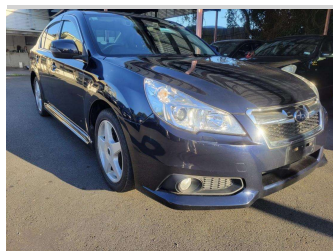

2012 Subaru Legacy B4 2.5I S-PKG

Purchase Price **POA**
Includes GST, Registration & Licensing Note: A Clean Car fee/rebate does not apply to this vehicle

Finance may be available on this vehicle. Ask one of our friendly staff for more information.

Gain peace of mind with Mechanical Breakdown Insurance. **Ask us how.**

Top features
None Listed

Body Style
Sedan

Odometer
144,165 km

Engine
2498 cc, Internal Combustion

Fuel Type
Petrol

Transmission
6-Speed Auto

Wheels
-

VIN
7AT0GF0BX23002226

Interior
Black

Safety

Based on 2023 UCSR rating for 09-14 models

Reg No.
-

Ext Colour
Black

History
-