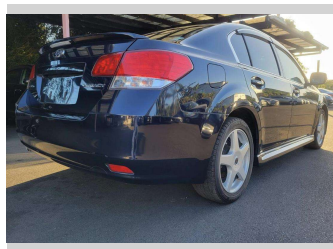

2012 Subaru Legacy B4 2.5I S-PKG

Purchase Price **POA**
Includes GST, Registration & Licensing Note: A Clean Car fee/rebate does not apply to this vehicle

Finance may be available on this vehicle. Ask one of our friendly staff for more information.

Gain peace of mind with Mechanical Breakdown Insurance. **Ask us how.**

Top features
None Listed

Body Style
Sedan

Odometer
144,165 km

Engine
2498 cc, Internal Combustion

Fuel Type
Petrol

Transmission
6-Speed Auto