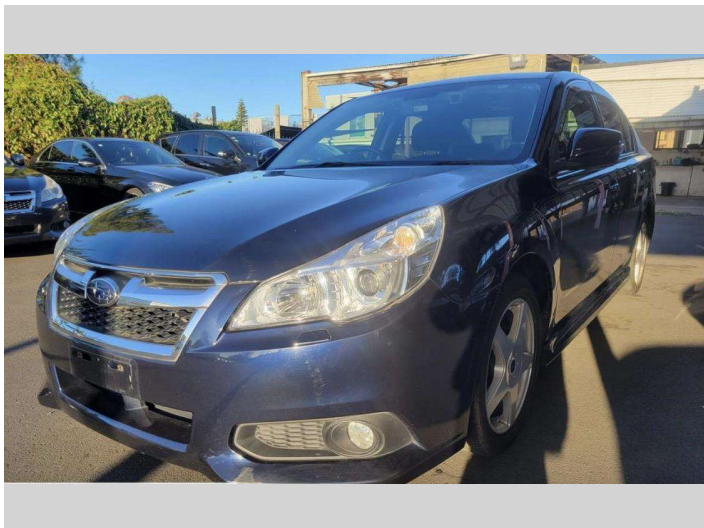

2012 Subaru Legacy B4 2.5I S-PKG

Purchase Price **POA**
Includes GST, Registration & Licensing Note: A Clean Car fee/rebate does not apply to this vehicle

Finance may be available on this vehicle. Ask one of our friendly staff for more information.

Gain peace of mind with Mechanical Breakdown Insurance. **Ask us how.**

Top features
None Listed

Body Style
Sedan

Odometer
144,165 km

Engine
2498 cc, Internal Combustion

Fuel Type
Petrol

Transmission
6-Speed Auto