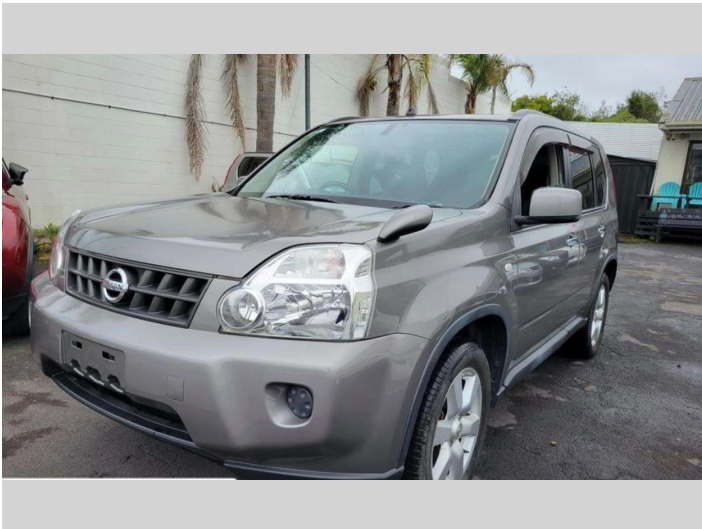

2009 Nissan X-TRAIL 20S 4WD

Purchase Price **POA**
Includes GST, Registration & Licensing Note: A Clean Car fee/rebate does not apply to this vehicle

Finance may be available on this vehicle. Ask one of our friendly staff for more information.

Gain peace of mind with Mechanical Breakdown Insurance. **Ask us how.**

Top features

None Listed

Body Style
Station Wagon

Odometer
142,123 km

Engine
1997 cc, Internal Combustion

Fuel Type
Petrol

Transmission
6-Speed Auto

Wheels
-

VIN
7AT0DH6LX22059559

Interior
Black, Leather

Safety

Based on 2023 UCSR rating for 07-14 models

Reg No.
-

Ext Colour
Silver

History
-